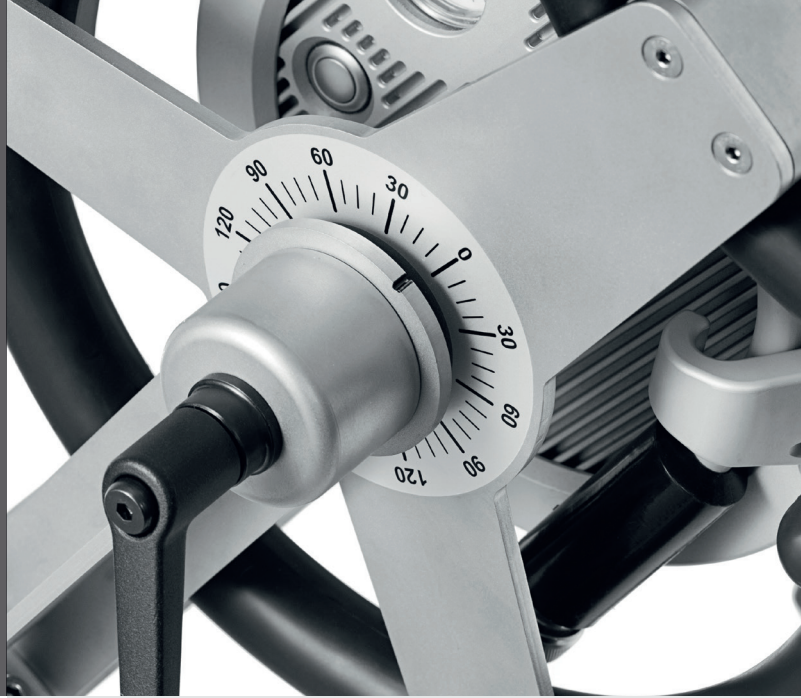

3-LEGGED TUBE STAND

THE 3-LEGGED TUBE STAND

Built in Denmark to stringent specifications with the highest quality components, YXLON's portable X-ray products are both built to last and operate accurately even under the harshest conditions. For us, the highest priority is placed on quality: the quality of our X-ray equipment and, as a result, the quality of your services.

Our 3-legged tube stand makes positioning and manipulation of our portable X-ray systems easy when working with hard-to-reach applications. Once you have mounted the X-ray tube head in the tube stand, you can inspect elements from different angles at heights well above floor level, making exposures more accurate and less time-consuming.

The 3-legged tube stand is one of the most flexible and versatile solutions on the market. It adds high value to any portable X-ray fleet, maximizing your investment and optimizing your workflow.

Mounting bracket

Adjustment grip for rotation

Mounting grip

Adjustment grip for rotation

POSITIONING

The 3-legged tube stand features individual adjustment of each leg, 360° rotation around two axes and indication of position on both axes.